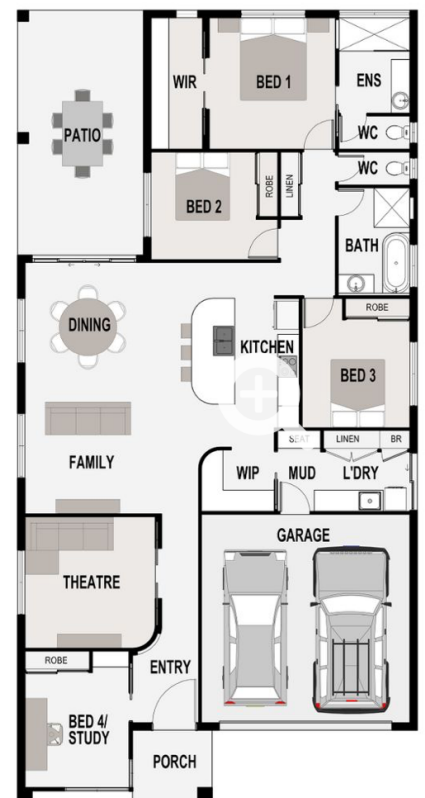

H&L Package \$629,953

Lot 8044 Steeple Chase, Shaw

4  2  2 

KEIR BELLA 232 FEATURES

- Full turn key
- Fully fenced including front fence
- Theatre Room
- Mud
- Quality finish

LOT 8044 FEATURES

- Live easy 503m2 homesite
- Close to everything you love
- Hop, skip from Adventure Park + future sports field
- Move up to modern, connected community living
- Extensive walking path network on your doorstep